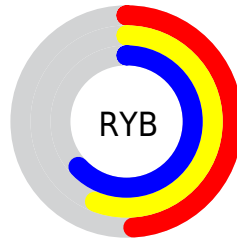

- Red (49%)
- Yellow (56%)
- Blue (63%)