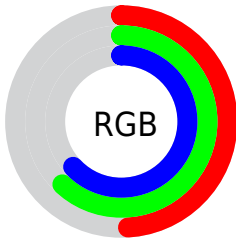

Distribution

- Red (49%)
- Green (62%)
- Blue (63%)