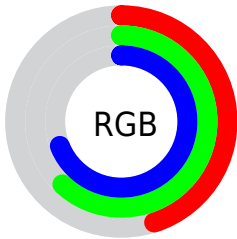

Distribution

Red (45%)

Green (62%)

Blue (69%)