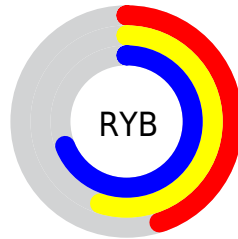

Details

The XYZ color **27.0350, 31.1937, 45.1535** is a dark color, and the websafe version is hex **669999**. A complement of this color would be **29.0256, 26.8548, 19.8743**, and the grayscale version is **27.7215, 29.1652, 31.7609**.

A 20% lighter version of the original color is **54.5802, 61.7930, 84.6519**, and **10.9472, 13.0354, 20.6780** is the 20% darker color. If you saturate the color by 10%, you get **24.1201, 28.4614, 44.7803**, and if you desaturate by 10%, it is **30.4228, 34.2219, 45.5600**.

Distribution

Red (45%)

Green (62%)

Blue (69%)

Red (45%)

Yellow (55%)

Blue (69%)

Cyan (34%)