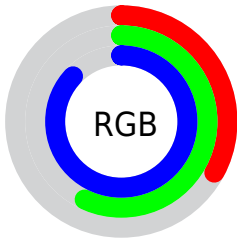

Distribution

- Red (33%)
- Green (57%)
- Blue (87%)