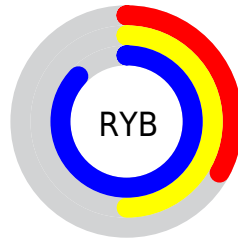

- Red (33%)
- Yellow (50%)
- Blue (87%)