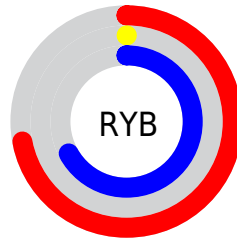

- Red (72%)
- Yellow (0%)
- Blue (67%)