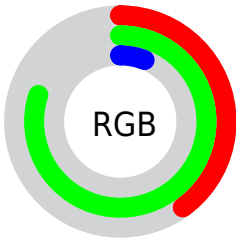

Distribution

Red (40%)

Green (80%)

Blue (6%)