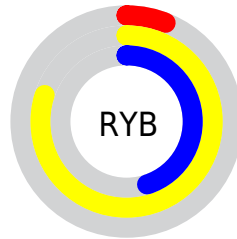

Red (6%)

Yellow (80%)

Blue (45%)