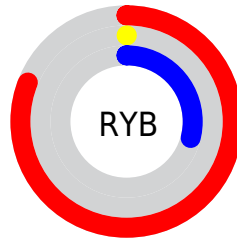

- Red (81%)
- Yellow (0%)
- Blue (29%)