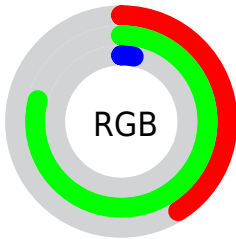

Distribution

Red (41%)

Green (79%)

Blue (3%)