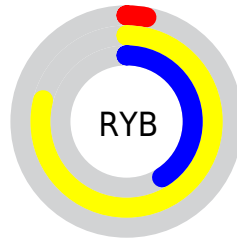

Red (3%)

Yellow (79%)

Blue (41%)