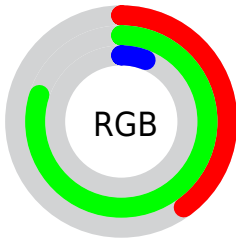

Distribution

Red (40%)

Green (80%)

Blue (6%)