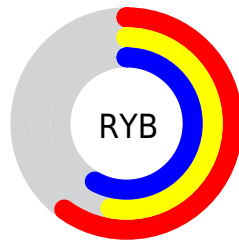

Details

The XYZ color **27.0673, 26.2068, 31.2356** is a dark color, and the websafe version is hex **999999**. A complement of this color would be **26.1916, 29.8572, 29.5832**, and the grayscale version is **25.6012, 26.9345, 29.3316**.

A 20% lighter version of the original color is **54.2580, 53.4489, 62.7153**, and **10.8393, 10.1663, 12.4573** is the 20% darker color. If you saturate the color by 10%, you get **24.6929, 22.0841, 28.5131**, and if you desaturate by 10%, it is **29.7678, 30.9525, 34.1550**.

Distribution

Red (60%)

Green (53%)

Blue (58%)

Red (60%)

Yellow (53%)

Blue (58%)

Cyan (0%)