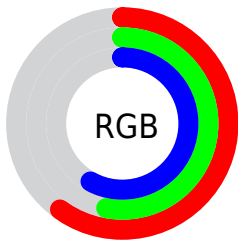

Distribution

Red (60%)

Green (53%)

Blue (58%)