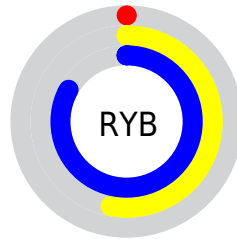

- Red (0%)
- Yellow (53%)
- Blue (83%)