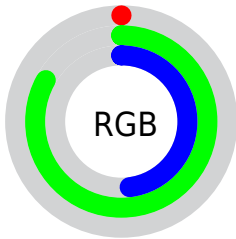

Distribution

- Red (0%)
- Green (83%)
- Blue (48%)