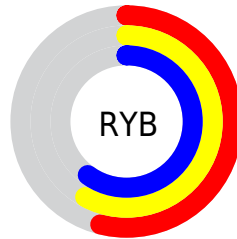

- Red (54%)
- Yellow (58%)
- Blue (60%)