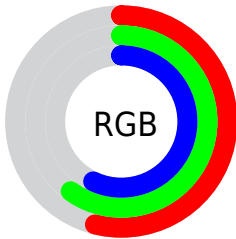

Distribution

- Red (54%)
- Green (60%)
- Blue (57%)