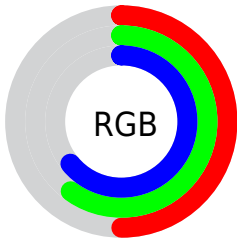

Distribution

- Red (50%)
- Green (60%)
- Blue (64%)