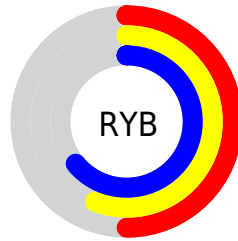

- Red (50%)
- Yellow (56%)
- Blue (64%)