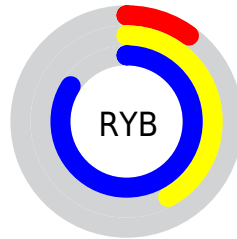

- Red (10%)
- Yellow (42%)
- Blue (84%)