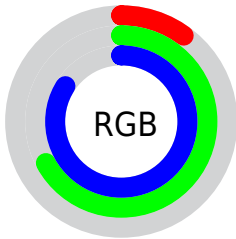

Distribution

- Red (10%)
- Green (67%)
- Blue (84%)