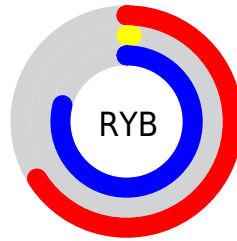

- Red (66%)
- Yellow (1%)
- Blue (79%)