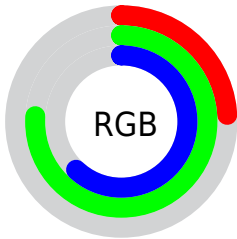

Distribution

- Red (24%)
- Green (76%)
- Blue (62%)