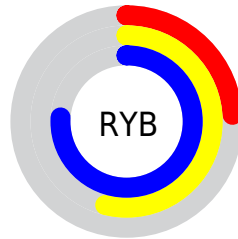

- Red (24%)
- Yellow (54%)
- Blue (76%)