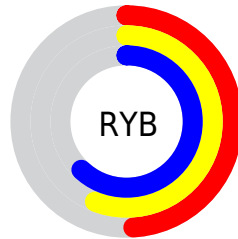

Details

The XYZ color **27.1136, 31.6595, 37.4827** is a dark color, and the websafe version is hex **669999**. A complement of this color would be **25.3345, 23.5197, 22.6079**, and the grayscale version is **28.4838, 29.9671, 32.6342**.

A 20% lighter version of the original color is **54.5443, 62.4132, 72.7905**, and **10.9710, 13.3037, 16.1770** is the 20% darker color. If you saturate the color by 10%, you get **24.9759, 30.5583, 37.3828**, and if you desaturate by 10%, it is **29.6248, 32.9549, 37.6014**.

Distribution

Red (49%)

Green (62%)

Blue (62%)

Red (49%)

Yellow (56%)

Blue (62%)

Cyan (21%)