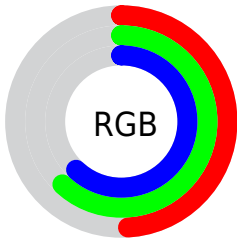

Distribution

Red (49%)

Green (62%)

Blue (62%)