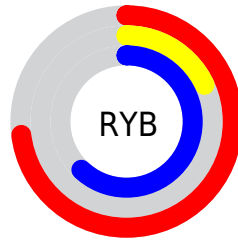

- Red (73%)
- Yellow (18%)
- Blue (62%)