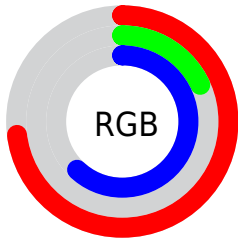

Distribution

- Red (73%)
- Green (18%)
- Blue (62%)