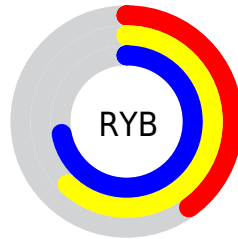

- Red (40%)
- Yellow (62%)
- Blue (72%)