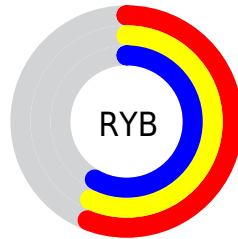

- Red (56%)
- Yellow (57%)
- Blue (58%)