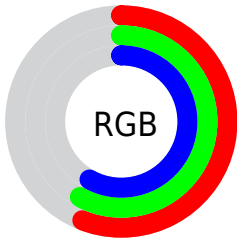

Distribution

- Red (56%)
- Green (58%)
- Blue (58%)