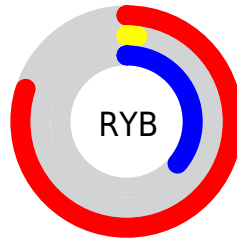

- Red (80%)
- Yellow (2%)
- Blue (36%)