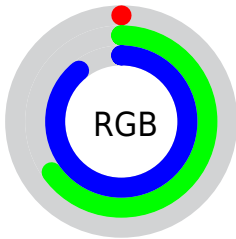

Distribution

- Red (0%)
- Green (65%)
- Blue (89%)