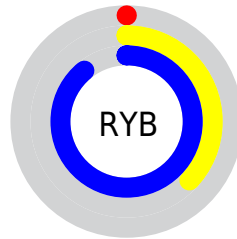

- Red (0%)
- Yellow (37%)
- Blue (89%)