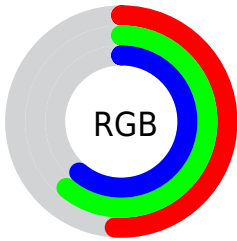

Distribution

- Red (51%)
- Green (61%)
- Blue (61%)