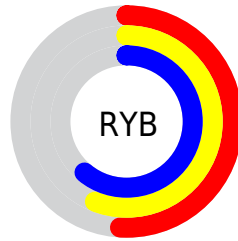

- Red (51%)
- Yellow (56%)
- Blue (61%)