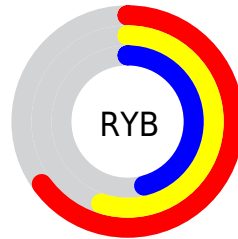

Details

The XYZ color **27.1746, 26.0824, 20.7417** is a dark color, and the websafe version is hex **CC9999**. A complement of this color would be **25.1688, 28.3800, 39.7488**, and the grayscale version is **25.2986, 26.6161, 28.9849**.

A 20% lighter version of the original color is **54.6334, 53.3922, 45.4565**, and **10.8808, 10.0735, 7.1652** is the 20% darker color. If you saturate the color by 10%, you get **24.8222, 22.8118, 15.5359**, and if you desaturate by 10%, it is **29.8644, 29.7530, 26.9068**.

Distribution

Red (65%)

Green (52%)

Blue (46%)

Red (65%)

Yellow (55%)

Blue (46%)

Cyan (0%)