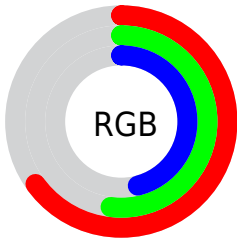

Distribution

Red (65%)

Green (52%)

Blue (46%)