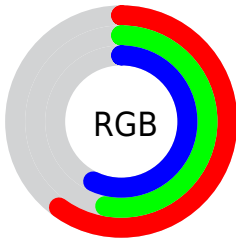

Distribution

- Red (60%)
- Green (53%)
- Blue (57%)