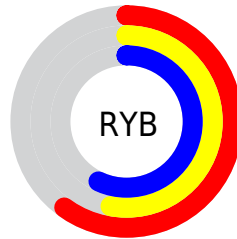

- Red (60%)
- Yellow (53%)
- Blue (57%)