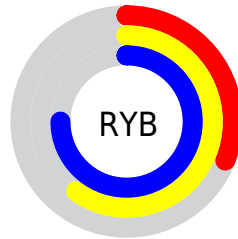

- Red (31%)
- Yellow (60%)
- Blue (75%)