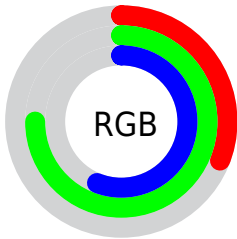

Distribution

- Red (31%)
- Green (75%)
- Blue (56%)