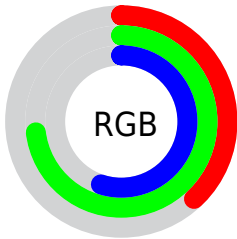

Distribution

- Red (38%)
- Green (73%)
- Blue (55%)