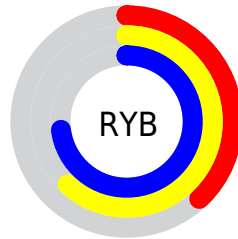

- Red (38%)
- Yellow (62%)
- Blue (73%)