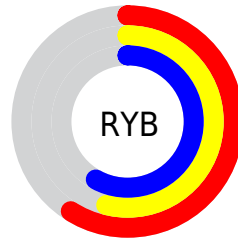

Details

The XYZ color **27.1330, 26.6406, 32.1458** is a dark color, and the websafe version is hex **999999**. A complement of this color would be **26.0444, 29.3164, 28.7136**, and the grayscale version is **25.9180, 27.2677, 29.6946**.

A 20% lighter version of the original color is **54.3698, 54.1178, 64.0801**, and **10.8683, 10.4076, 12.9913** is the 20% darker color. If you saturate the color by 10%, you get **24.9645, 22.5765, 30.5811**, and if you desaturate by 10%, it is **29.6066, 31.3091, 33.8286**.

Distribution

Red (59%)

Green (54%)

Blue (58%)

Red (59%)

Yellow (54%)

Blue (58%)

Cyan (0%)