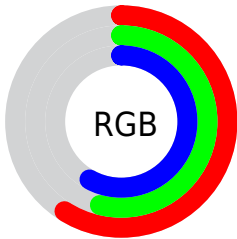

Distribution

Red (59%)

Green (54%)

Blue (58%)