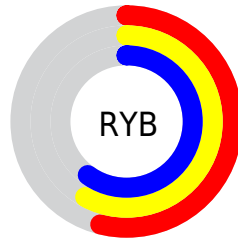

- Red (54%)
- Yellow (58%)
- Blue (60%)