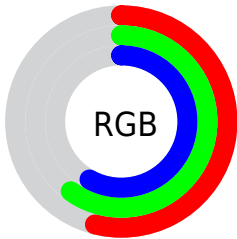

Distribution

- Red (54%)
- Green (60%)
- Blue (58%)