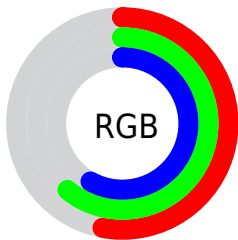

Distribution

- Red (53%)
- Green (61%)
- Blue (58%)