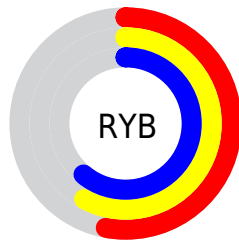

- Red (53%)
- Yellow (58%)
- Blue (61%)