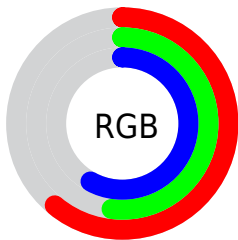

Distribution

- Red (61%)
- Green (52%)
- Blue (58%)