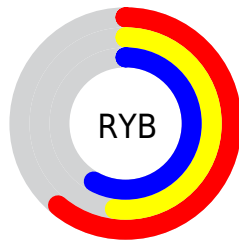

- Red (61%)
- Yellow (52%)
- Blue (58%)