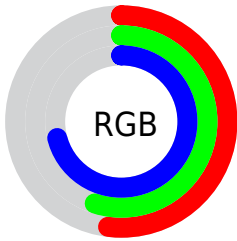

Distribution

Red (52%)

Green (55%)

Blue (71%)