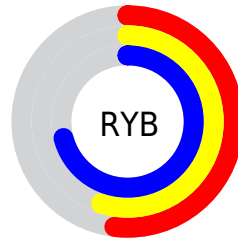

# Details

The XYZ color **27.1320, 26.9570, 46.9532** is a light color, and the websafe version is hex **9999CC**. A complement of this color would be **37.7401, 40.8744, 27.7310**, and the grayscale version is **25.7118, 27.0508, 29.4583**.

A 20% lighter version of the original color is **54.4600, 54.6352, 87.0322**, and **10.8803, 10.5940, 21.5501** is the 20% darker color. If you saturate the color by 10%, you get **22.5120, 21.5410, 46.1518**, and if you desaturate by 10%, it is **32.5382, 33.2231, 47.8782**.

# Distribution

Red (52%)

Green (55%)

Blue (71%)

Red (52%)

Yellow (55%)

Blue (71%)

Cyan (27%)