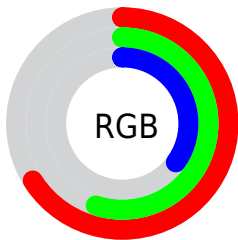

Distribution

Red (66%)

Green (55%)

Blue (35%)