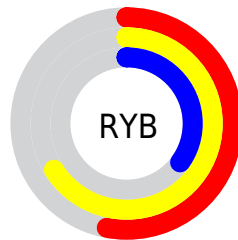

Details

The XYZ color **27.3720, 27.8192, 13.5998** is a dark color, and the websafe version is hex **CC9966**. A complement of this color would be **17.7625, 17.9570, 39.5756**, and the grayscale version is **26.0693, 27.4269, 29.8679**.

A 20% lighter version of the original color is **54.9290, 56.0706, 33.1269**, and **11.0316, 11.0642, 3.8397** is the 20% darker color. If you saturate the color by 10%, you get **25.8793, 25.8517, 9.9643**, and if you desaturate by 10%, it is **29.0760, 29.9506, 18.1037**.

Distribution

Red (66%)

Green (55%)

Blue (35%)

Red (53%)

Yellow (66%)

Blue (35%)

Cyan (0%)