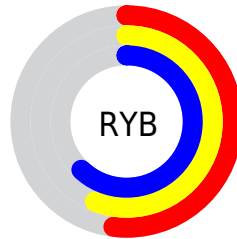

- Red (52%)
- Yellow (56%)
- Blue (62%)