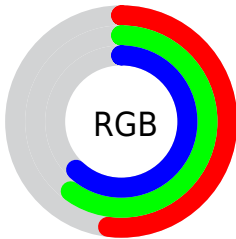

Distribution

- Red (52%)
- Green (60%)
- Blue (62%)