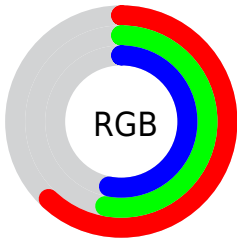

Distribution

Red (62%)

Green (53%)

Blue (53%)