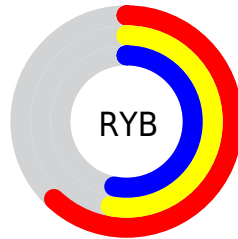

Details

The XYZ color **27.2779, 26.6267, 26.6234** is a dark color, and the websafe version is hex **999999**. A complement of this color would be **28.2200, 31.7328, 36.9857**, and the grayscale version is **25.9061, 27.2552, 29.6809**.

A 20% lighter version of the original color is **54.7153, 54.1722, 55.1494**, and **10.9113, 10.3756, 10.0219** is the 20% darker color. If you saturate the color by 10%, you get **24.2669, 22.2546, 20.5326**, and if you desaturate by 10%, it is **30.7556, 31.6673, 33.6849**.

Distribution

Red (62%)

Green (53%)

Blue (53%)

Red (62%)

Yellow (53%)

Blue (53%)

Cyan (0%)