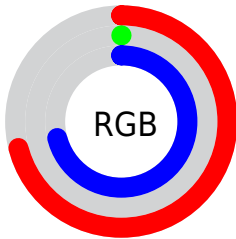

Distribution

- Red (71%)
- Green (0%)
- Blue (71%)