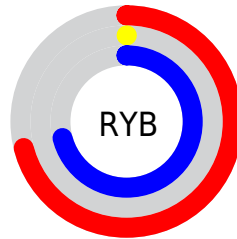

- Red (71%)
- Yellow (0%)
- Blue (71%)