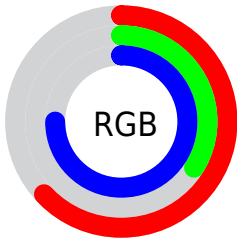

Distribution

Red (63%)

Green (34%)

Blue (75%)