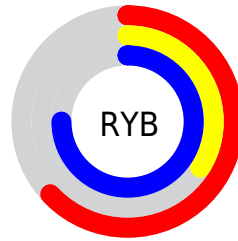

Details

The XYZ color **27.3200, 17.9503, 50.7400** is a dark color, and the websafe version is hex **9966CC**. A complement of this color would be **27.1638, 41.1440, 15.3146**, and the grayscale version is **17.8339, 18.7627, 20.4326**.

A 20% lighter version of the original color is **54.9346, 40.0861, 92.8377**, and **11.0794, 6.0474, 23.8759** is the 20% darker color. If you saturate the color by 10%, you get **24.9548, 14.7708, 50.2512**, and if you desaturate by 10%, it is **30.1350, 21.9609, 51.3660**.

Distribution

Red (63%)

Green (34%)

Blue (75%)

Red (63%)

Yellow (34%)

Blue (75%)

Cyan (15%)