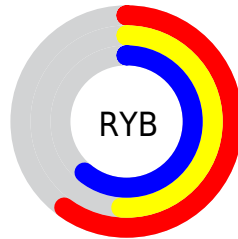

- Red (60%)
- Yellow (51%)
- Blue (61%)