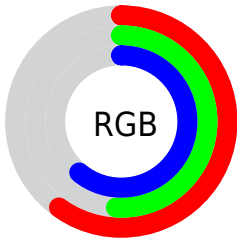

Distribution

- Red (60%)
- Green (51%)
- Blue (61%)