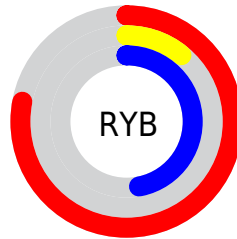

Details

The XYZ color **27.3353, 14.2820, 19.0853** is a dark color, and the websafe version is hex **CC0066**. The color can be described as dark washed rose. A complement of this color would be **23.4782, 42.1211, 20.5327**, and the grayscale version is **9.4599, 9.9526, 10.8384**.

A 20% lighter version of the original color is **52.8693, 32.6043, 42.5365**, and **11.8172, 5.9568, 6.6578** is the 20% darker color. If you saturate the color by 10%, you get **26.4920, 13.4412, 16.1965**, and if you desaturate by 10%, it is **28.5382, 15.7572, 22.3555**.

Distribution

Red (78%)

Green (11%)

Blue (47%)

Red (78%)

Yellow (11%)

Blue (47%)

Cyan (0%)