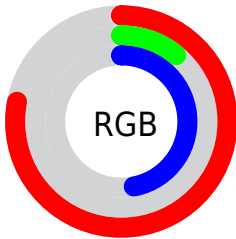

Distribution

Red (78%)

Green (11%)

Blue (47%)