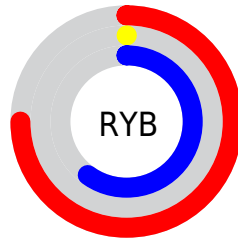

- Red (75%)
- Yellow (0%)
- Blue (60%)