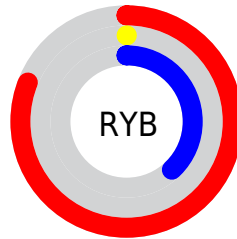

- Red (81%)
- Yellow (0%)
- Blue (38%)