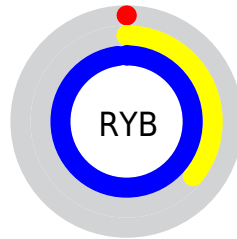

- Red (0%)
- Yellow (36%)
- Blue (98%)