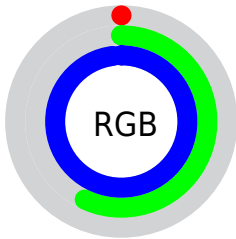

Distribution

- Red (0%)
- Green (57%)
- Blue (98%)