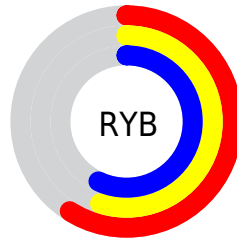

- Red (59%)
- Yellow (55%)
- Blue (57%)