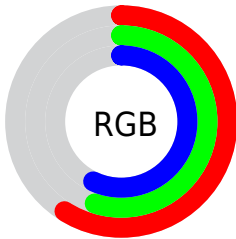

Distribution

- Red (59%)
- Green (55%)
- Blue (57%)