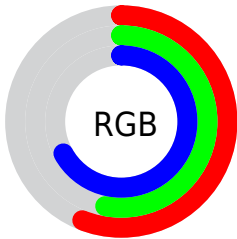

Distribution

- Red (56%)
- Green (53%)
- Blue (67%)