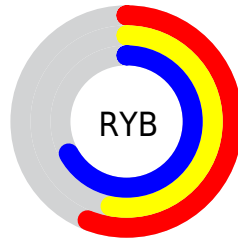

- Red (56%)
- Yellow (53%)
- Blue (67%)