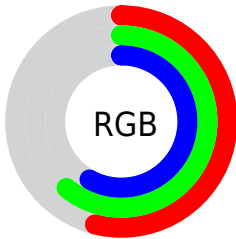

Distribution

- Red (54%)
- Green (61%)
- Blue (58%)