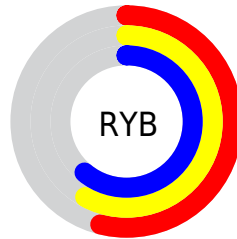

- Red (54%)
- Yellow (58%)
- Blue (61%)