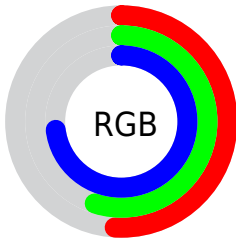

Distribution

Red (51%)

Green (55%)

Blue (73%)