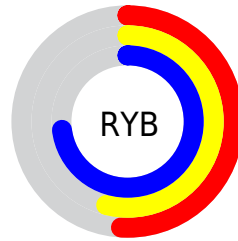

Details

The XYZ color **27.3496, 26.7933, 49.6291** is a light color, and the websafe version is hex **9999CC**. A complement of this color would be **39.8268, 43.3975, 27.7509**, and the grayscale version is **25.5775, 26.9095, 29.3045**.

A 20% lighter version of the original color is **54.7344, 54.3644, 90.8277**, and **11.0455, 10.5162, 23.2775** is the 20% darker color. If you saturate the color by 10%, you get **22.6165, 21.2071, 48.8008**, and if you desaturate by 10%, it is **32.9251, 33.3032, 50.5922**.

Distribution

Red (51%)

Green (55%)

Blue (73%)

Red (51%)

Yellow (54%)

Blue (73%)

Cyan (29%)