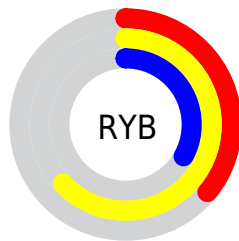

Red (36%)

Yellow (63%)

Blue (33%)