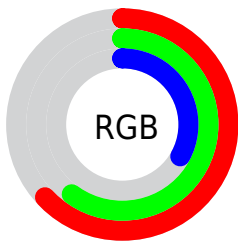

Distribution

Red (63%)

Green (60%)

Blue (33%)