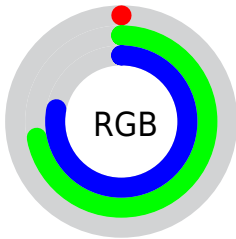

Distribution

- Red (0%)
- Green (72%)
- Blue (78%)