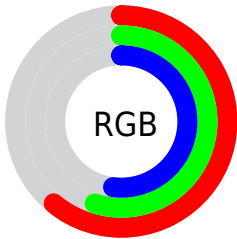

Distribution

Red (61%)

Green (55%)

Blue (52%)