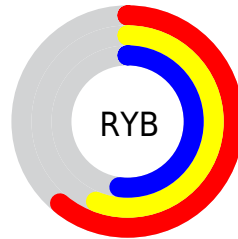

# Details

The XYZ color **27.3220, 27.5175, 26.0617** is a dark color, and the websafe version is hex **999999**. A complement of this color would be **26.4209, 28.8812, 35.6348**, and the grayscale version is **26.5220, 27.9032, 30.3866**.

A 20% lighter version of the original color is **55.0187, 55.9776, 54.3593**, and **11.0821, 10.9557, 9.9181** is the 20% darker color. If you saturate the color by 10%, you get **24.8154, 24.1028, 20.2979**, and if you desaturate by 10%, it is **30.1466, 31.3114, 32.7219**.

# Distribution

Red (61%)

Green (55%)

Blue (52%)

Red (61%)

Yellow (56%)

Blue (52%)

Cyan (0%)