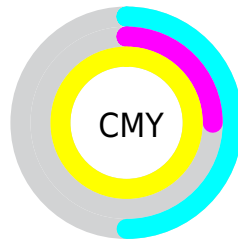

A 20% lighter version of the original color is **55.0230, 78.0283, 19.7504**, and **11.3999, 19.1565, 3.0967** is the 20% darker color. If you saturate the color by 10%, you get **27.3829, 41.7748, 6.6201**, and if you desaturate by 10%, it is **28.4866, 42.3301, 7.2907**.

# Distribution

Red (50%)

Green (75%)

Blue (0%)

Red (0%)

Yellow (75%)

Blue (25%)

Cyan (34%)

Magenta (0%)

Yellow (100%)

Black (25%)

Cyan (50%)

Magenta (25%)

Yellow (100%)