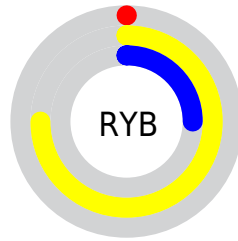

Red (0%)

Yellow (75%)

Blue (25%)