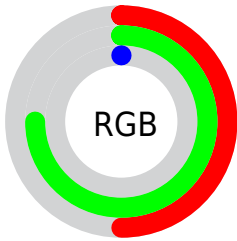

Distribution

Red (50%)

Green (75%)

Blue (0%)