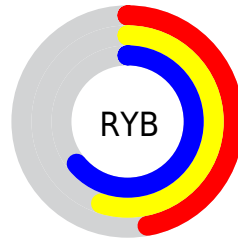

Details

The XYZ color **27.3158, 32.7607, 39.5341** is a light color, and the websafe version is hex **669999**. A complement of this color would be **25.0320, 22.3130, 20.4415**, and the grayscale version is **28.9054, 30.4107, 33.1173**.

A 20% lighter version of the original color is **54.7396, 63.9754, 75.7931**, and **10.9376, 13.7455, 17.1156** is the 20% darker color. If you saturate the color by 10%, you get **25.2680, 31.7059, 39.4386**, and if you desaturate by 10%, it is **29.7492, 34.0160, 39.6491**.

Distribution

Red (47%)

Green (64%)

Blue (64%)

Red (47%)

Yellow (55%)

Blue (64%)

Cyan (27%)