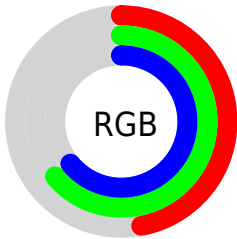

Distribution

Red (47%)

Green (64%)

Blue (64%)